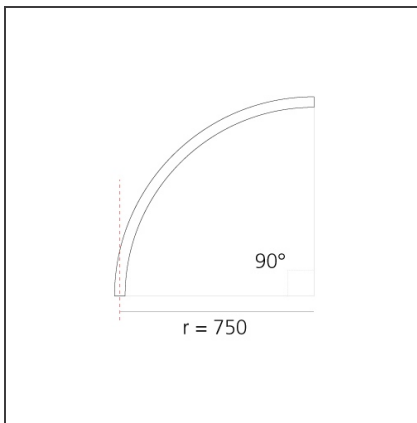

A.24 - Recessed Diffused Emission - Curved Elements - R=750mm - $\alpha=90^\circ$ - 3000K

IP20 Dimmerable:

DESIGN BY

Carlotta de Bevilacqua

TECHNICAL DRAWINGS

FEATURES

Article Code:	AQ53101	Series:	Indoor, 2018 Artemide Collection
Colour:	White	Emission:	Direct
Installation:	Ceiling, Suspension, Wall, Recessed		
Environment:	Indoor		

DIMENSIONS

Width:	cm 2.7
Recessed depth:	cm 5.4

INCLUDED SOURCES

Category:	LED	Color temperature (K):	3000K
Number:	1	Color Tolerance:	MacAdam 2SDCM
Watt:	33W	Service Life:	L70 (6K) 50000h
Type:	0		

LUMINAIRE