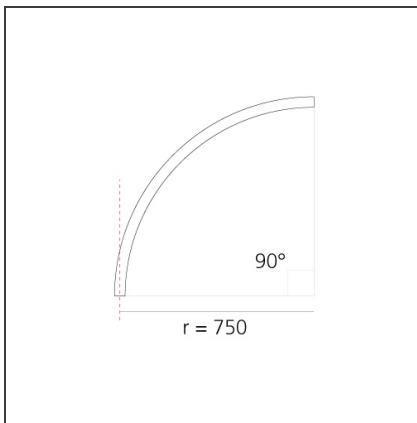

A.24 - Recessed Diffused Emission - Curved Elements - R=750mm - $\alpha=90^\circ$ - 2700K

IP20    Dimmerable: 

DESIGN BY

Carlotta de Bevilacqua

TECHNICAL DRAWINGS

FEATURES

Article Code:	AQ53701	Series:	Indoor, 2018
Colour:	White		Artemide Collection
Installation:	Recessed, Wall, Suspension, Ceiling	Emission:	Direct
Environment:	Indoor		

DIMENSIONS

Width:	cm 2.7
Recessed depth:	cm 5.4

INCLUDED SOURCES

Category:	LED	Color temperature (K):	2700K
Number:	1	Color Tolerance:	MacAdam 2SDCM
Watt:	34W	Service Life:	L70 (6K) 50000h
Type:	0		

LUMINAIRE