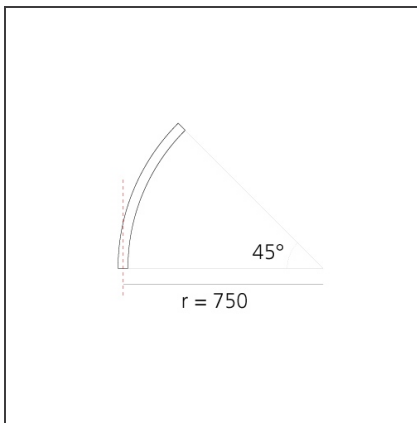

A.24 - Recessed Diffused Emission - Curved Elements - R=750mm - $\alpha=45^\circ$ - 3000K

IP20 Dimmerable:

DESIGN BY

Carlotta de Bevilacqua

TECHNICAL DRAWINGS

FEATURES

Article Code:	AQ52101	Series:	Indoor, 2018 Artemide Collection
Colour:	White	Emission:	Direct
Installation:	Recessed, Wall, Suspension, Ceiling		
Environment:	Indoor		

DIMENSIONS

Width:	cm 2.7
Recessed depth:	cm 5.4

INCLUDED SOURCES

Category:	LED	Color temperature (K):	3000K
Number:	1	Color Tolerance:	MacAdam 2SDCM
Watt:	17W	Service Life:	L70 (6K) 50000h
Type:	0		
Class:	A		