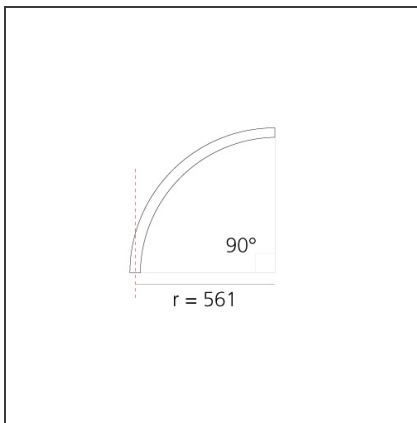

A.24 - Recessed Diffused Emission - Curved Elements - R=561mm - $\alpha=90^\circ$ - 4000K

IP20    Dimmerable: 

DESIGN BY

Carlotta de Bevilacqua

TECHNICAL DRAWINGS

FEATURES

Article Code:	AQ51201	Series:	Indoor, 2018 Artemide Collection
Colour:	White	Emission:	Direct
Installation:	Recessed, Wall, Suspension, Ceiling		
Environment:	Indoor		

DIMENSIONS

Width:	cm 2.7
Recessed depth:	cm 5.4

INCLUDED SOURCES

Category:	LED	Color temperature (K):	4000K
Number:	1	Color Tolerance:	MacAdam 2SDCM
Watt:	25W	CRI:	80
Type:	0	Service Life:	L70 (6K) 50000h