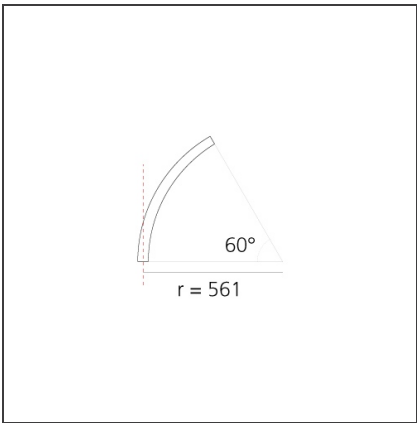

A.24 - Recessed Diffused Emission - Curved Elements - R=561mm - $\alpha=60^\circ$ - 3000K

IP20 Dimmerable:

DESIGN BY

Carlotta de Bevilacqua

TECHNICAL DRAWINGS

FEATURES

Article Code:	AQ50101	Series:	Indoor, 2018 Artemide Collection
Colour:	White	Emission:	Direct
Installation:	Recessed, Wall, Suspension, Ceiling		
Environment:	Indoor		

DIMENSIONS

Width:	cm 2.7
Recessed depth:	cm 5.4

INCLUDED SOURCES

Category:	LED	Color temperature (K):	3000K
Number:	1	Color Tolerance:	MacAdam 2SDCM
Watt:	17W	Service Life:	L70 (6K) 50000h
Type:	0		
Class:	A		