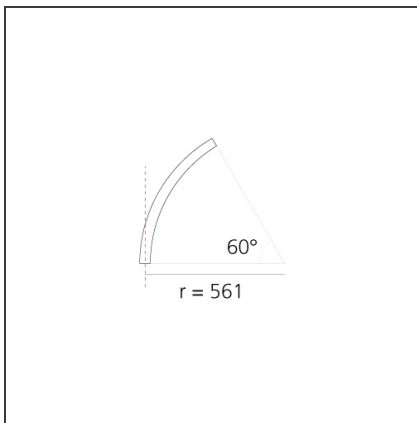

A.24 - Recessed Diffused Emission - Curved Elements - R=561mm - $\alpha=60^\circ$ - 2700K

IP20    Dimmerable: 

DESIGN BY

Carlotta de Bevilacqua

TECHNICAL DRAWINGS

FEATURES

Article Code:	AQ50701	Series:	Indoor, 2018
Colour:	White	Emission:	Artemide Collection Direct
Installation:	Ceiling, Suspension, Wall, Recessed		
Environment:	Indoor		

DIMENSIONS

Width:	cm 2.7
Recessed depth:	cm 5.4

INCLUDED SOURCES

Category:	LED	Color temperature (K):	2700K
Number:	1	Color Tolerance:	MacAdam 2SDCM
Watt:	17W	Service Life:	L70 (6K) 50000h
Type:	0		

LUMINAIRE