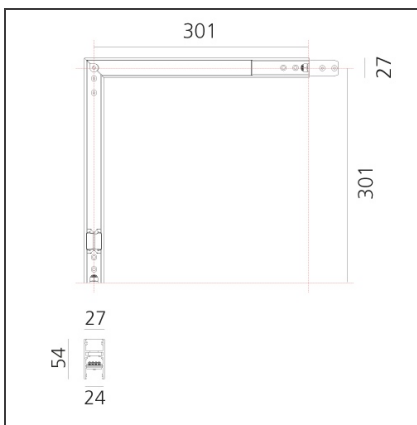

TECHNICAL DRAWINGS

FEATURES

Article Code:	AQ20401	Series:	Indoor, 2018
Colour:	White	Emission:	Artemide Collection Direct
Installation:	Ceiling, Suspension, Wall, Recessed		
Environment:	Indoor		

DIMENSIONS

Length:	cm 30.1
Width:	cm 30.1
Weight:	kg 1
Recessed depth:	cm 5.4

INCLUDED SOURCES

Category:	LED	Color temperature (K):	3000K
Number:	1	Color Tolerance:	MacAdam 2SDCM
Watt:	16W	Service Life:	L70 (6K) 50000h
Type:	0		

LUMINAIRE

Watt:	16W	Delivered lumens output (lm):	1442lm
		CCT:	3000K
		CRI:	80

Notes

*Uses 1 DALI address. Each module, angle and curved elements are provided with mechanical and electrical joints and installation accessories. End caps have to be ordered separately. Opal diffusing screen has to be ordered separately. Depending on the driver, the product can be undimmable or dimmable DALI.