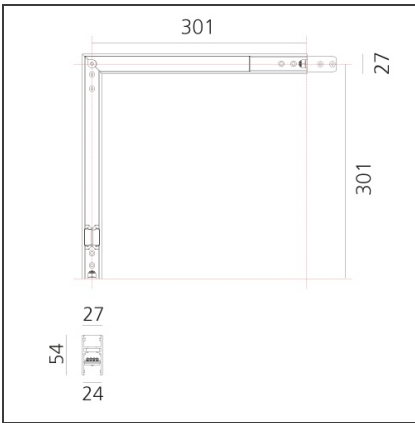

**A.24 - Recessed Diffused Emission - 90° Angle (same plane) - Direct Emission - 2700K**

IP20 Dimmerable:

**DESIGN BY**

Carlotta de Bevilacqua

**TECHNICAL DRAWINGS**

**FEATURES**

<b>Article Code:</b>	AQ27201	<b>Series:</b>	Indoor, 2018
<b>Colour:</b>	White		Artemide Collection
<b>Installation:</b>	Recessed, Wall, Suspension, Ceiling	<b>Emission:</b>	Direct
<b>Environment:</b>	Indoor		

**DIMENSIONS**

<b>Length:</b>	cm 30.1
<b>Width:</b>	cm 30.1
<b>Weight:</b>	kg 1
<b>Recessed depth:</b>	cm 5.4

**INCLUDED SOURCES**

<b>Category:</b>	LED	<b>Color temperature (K):</b>	2700K
<b>Number:</b>	1	<b>Color Tolerance:</b>	MacAdam 2SDCM
<b>Watt:</b>	16W	<b>Service Life:</b>	L70 (6K) 50000h
<b>Type:</b>	0		

DALI to DALI-Selv  
Interface  
103x67x21H  
AQ18200