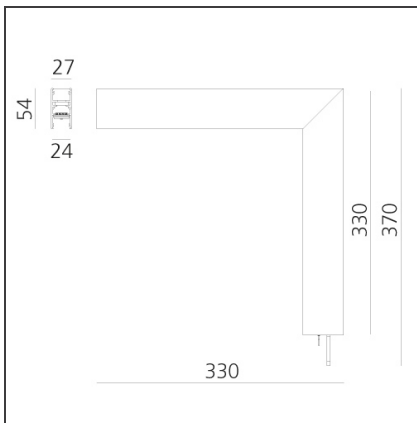

A.24 - Recessed Diffused Emission - 90° Angle (perpendicular planes) - Direct Emission - 3000K - White

IP20 Dimmerable:

DESIGN BY

Carlotta de Bevilacqua

TECHNICAL DRAWINGS

FEATURES

Article Code:	AQ20701	Series:	Indoor, 2018
Colour:	White		Artemide Collection
Installation:	Ceiling, Suspension, Wall, Recessed	Emission:	Direct
Environment:	Indoor		

DIMENSIONS

Length:	cm 33
Width:	cm 5,4
Height:	cm 33
Weight:	kg 0.9

INCLUDED SOURCES

Category:	LED	Color temperature (K):	3000K
Number:	1	Color Tolerance:	MacAdam 2SDCM
Watt:	16W	Service Life:	L70 (6K) 50000h
Type:	0		

LUMINAIRE

Watt:	16W	Delivered lumens output (lm):	1383lm
		CCT:	3000K
		CRI:	80

Notes

*Uses 1 DALI address. Each module, angle and curved elements are provided with mechanical and electrical joints and installation accessories. End caps have to be ordered separately. Opal diffusing screen has to be ordered separately. Depending on the driver, the product can be undimmable or dimmable DALI.