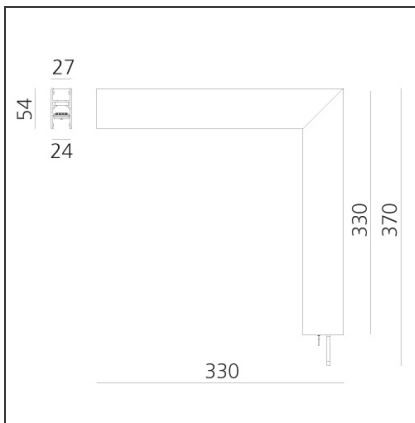

A.24 - Recessed Diffused Emission - 90° Angle (perpendicular planes) - Direct Emission - 2700K - White

IP20 Dimmerable:

DESIGN BY

Carlotta de Bevilacqua

DESCRIPTION

TECHNICAL DRAWINGS

FEATURES

| | | | |
|----------------------|----------------------------------------|------------------|---------------------|
| Article Code: | AQ27301 | Series: | Indoor, 2018 |
| Colour: | White | | Artemide Collection |
| Installation: | Recessed, Wall, Suspension, Ceiling | Emission: | Direct |
| Environment: | Indoor | | |

DIMENSIONS

| | |
|----------------|--------|
| Length: | cm 33 |
| Width: | cm 5,4 |
| Height: | cm 33 |
| Weight: | kg 0.9 |

INCLUDED SOURCES

| | | | |
|------------------|-----|-------------------------------|-----------------|
| Category: | LED | Color temperature (K): | 2700K |
| Number: | 1 | Color Tolerance: | MacAdam 2SDCM |
| Watt: | 16W | Service Life: | L70 (6K) 50000h |
| Type: | 0 | | |

DALI to DALI-Selv
Interface
103x67x21H
AQ18200

White
AQ17301