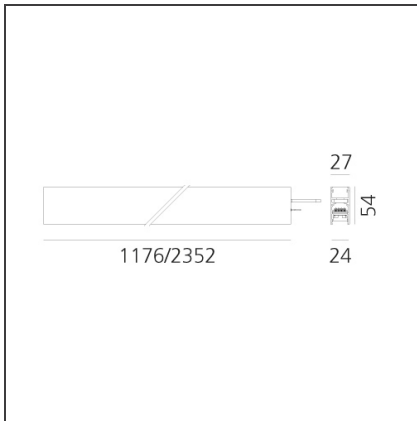

TECHNICAL DRAWINGS

FEATURES

Article Code:	AQ34301	Series:	Indoor, 2018
Colour:	White	Emission:	Artemide Collection Direct
Installation:	Recessed, Wall, Suspension, Ceiling		
Environment:	Indoor		

DIMENSIONS

Length:	cm 235.2
Width:	cm 2.7
Height:	cm 5.4
Weight:	kg 2.7

INCLUDED SOURCES

Category:	LED	Color temperature (K):	4000K
Number:	1	CRI:	90
Watt:	50W		
Type:	0		

LUMINAIRE

Watt:	46W	Delivered lumens output (lm):	3704lm
		CCT:	4000K
		CRI:	90

Notes

*Uses 2 DALI addresses. Each module, angle and curved elements are provided with mechanical and electrical joints and installation accessories. Bracket for fixing to ceiling is included: 1 for 1176mm length - 2 for 2352 mm length. End caps have to be ordered separately. Sharping kit (louvres and covers) has to be ordered separately. Depending on the driver, the product can be undimmable or dimmable DALI.