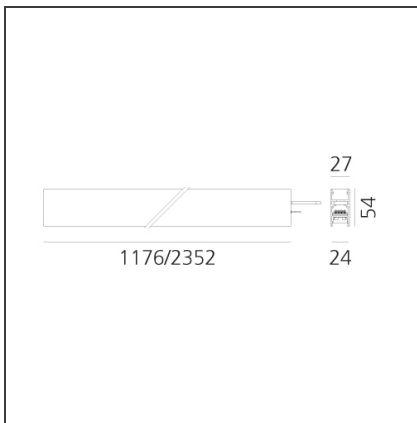

TECHNICAL DRAWINGS

FEATURES

Article Code:	AQ34304	Series:	Indoor, 2018
Colour:	Black	Emission:	Artemide Collection Direct
Installation:	Recessed, Wall, Suspension, Ceiling		
Environment:	Indoor		

DIMENSIONS

Length:	cm 235.2
Width:	cm 2.7
Height:	cm 5.4
Weight:	kg 2.7

INCLUDED SOURCES

Category:	LED	Color temperature (K):	4000K
Number:	1	CRI:	90
Watt:	50W		
Type:	0		

LUMINAIRE

Watt:	50W	Delivered lumens output (lm):	3704lm
		CCT:	4000K
		CRI:	90

Notes

*Uses 2 DALI addresses. Each module, angle and curved elements are provided with mechanical and electrical joints and installation accessories. Bracket for fixing to ceiling is included: 1 for 1176mm length - 2 for 2352 mm length. End caps have to be ordered separately. Sharping kit (louvres and covers) has to be ordered separately.