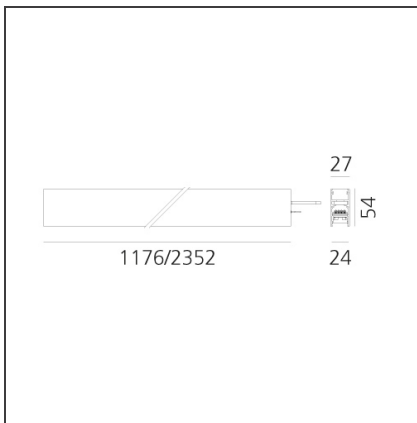

TECHNICAL DRAWINGS

FEATURES

Article Code:	AQ34220	Series:	Indoor, 2018
Colour:	Brushed Bronze	Emission:	Artemide Collection Direct
Installation:	Recessed, Wall, Suspension, Ceiling		
Environment:	Indoor		

DIMENSIONS

Length:	cm 235.2
Width:	cm 2.7
Height:	cm 5.4
Weight:	kg 2.7

INCLUDED SOURCES

Category:	LED	Color temperature (K):	3000K
Number:	1	CRI:	90
Watt:	50W		
Type:	0		

LUMINAIRE

Watt:	50W	Delivered lumens output (lm):	3461lm
		CCT:	3000K
		CRI:	90

Notes

*Uses 2 DALI addresses. Each module, angle and curved elements are provided with mechanical and electrical joints and installation accessories. Bracket for fixing to ceiling is included: 1 for 1176mm length - 2 for 2352 mm length. End caps have to be ordered separately. Sharping kit (louvres and covers) has to be ordered separately.