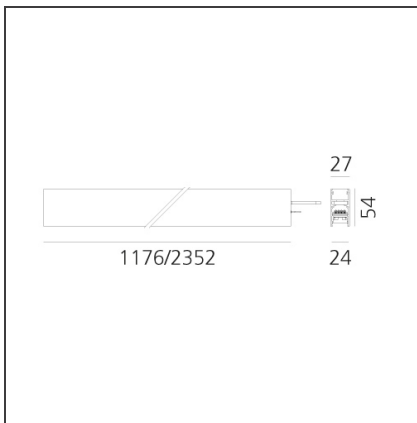

TECHNICAL DRAWINGS

FEATURES

Article Code:	AQ34504	Series:	Indoor, 2018
Colour:	Black	Emission:	Artemide Collection Direct
Installation:	Recessed, Wall, Suspension, Ceiling		
Environment:	Indoor		

DIMENSIONS

Length:	cm 235.2
Width:	cm 2.7
Height:	cm 5.4
Weight:	kg 2.7

INCLUDED SOURCES

Category:	LED	Color temperature (K):	2700K
Number:	1	Color Tolerance:	MacAdam 2SDCM
Watt:	50W	Service Life:	L70 (6K) 50000h
Type:	0		

LUMINAIRE

Watt:	46W	Delivered lumens output (lm):	3249lm
		CCT:	2700K
		CRI:	90

Notes

*Uses 2 DALI addresses. Each module, angle and curved elements are provided with mechanical and electrical joints and installation accessories. Bracket for fixing to ceiling is included: 1 for 1176mm length - 2 for 2352 mm length. End caps have to be ordered separately. Sharping kit (louvres and covers) has to be ordered separately. Depending on the driver, the product can be undimmable or dimmable DALI.