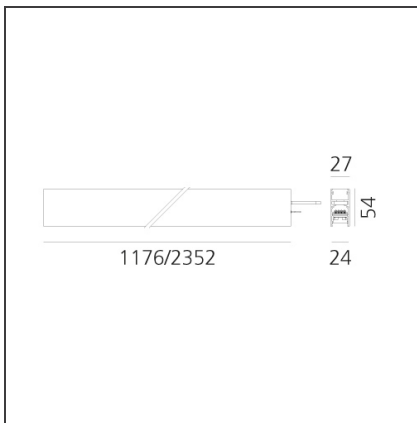

TECHNICAL DRAWINGS

FEATURES

Article Code:	AQ32320	Series:	Indoor, 2018
Colour:	Brushed Bronze	Emission:	Artemide Collection Direct
Installation:	Recessed, Wall, Suspension, Ceiling		
Environment:	Indoor		

DIMENSIONS

Length:	cm 235.2
Width:	cm 2.7
Height:	cm 5.4
Weight:	kg 2.7

INCLUDED SOURCES

Category:	LED	Color temperature (K):	4000K
Number:	1	CRI:	90
Watt:	50W		
Type:	0		

LUMINAIRE

Watt:	50W	Delivered lumens output (lm):	3485lm
		CCT:	4000K
		CRI:	90

Notes

*Uses 2 DALI addresses. Each module, angle and curved elements are provided with mechanical and electrical joints and installation accessories. Bracket for fixing to ceiling is included: 1 for 1176mm length - 2 for 2352 mm length. End caps have to be ordered separately. Sharping kit (louvres and covers) has to be ordered separately.