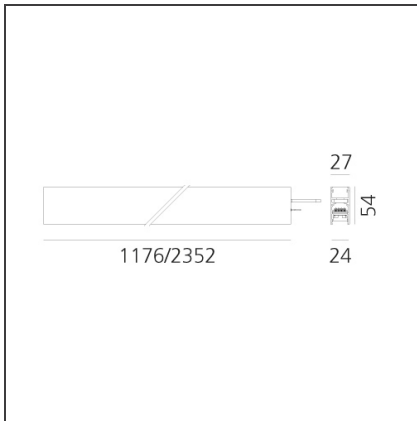

TECHNICAL DRAWINGS

FEATURES

Article Code:	AQ32304	Series:	Indoor, 2018
Colour:	Black	Emission:	Artemide Collection Direct
Installation:	Recessed, Wall, Suspension, Ceiling		
Environment:	Indoor		

DIMENSIONS

Length:	cm 235.2
Width:	cm 2.7
Height:	cm 5.4
Weight:	kg 2.7

INCLUDED SOURCES

Category:	LED	Color temperature (K):	4000K
Number:	1	CRI:	90
Watt:	50W		
Type:	0		

LUMINAIRE

Watt:	50W	Delivered lumens output (lm):	3485lm
		CCT:	4000K
		CRI:	90

Notes

*Uses 2 DALI addresses. Each module, angle and curved elements are provided with mechanical and electrical joints and installation accessories. Bracket for fixing to ceiling is included: 1 for 1176mm length - 2 for 2352 mm length. End caps have to be ordered separately. Sharping kit (louvres and covers) has to be ordered separately. Depending on the driver, the product can be undimmable or dimmable DALI.