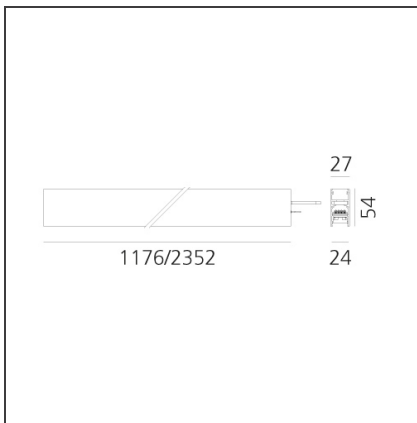

TECHNICAL DRAWINGS

FEATURES

Article Code:	AQ32218	Series:	Indoor, 2018
Colour:	Brushed Copper	Emission:	Artemide Collection Direct
Installation:	Recessed, Wall, Suspension, Ceiling		
Environment:	Indoor		

DIMENSIONS

Length:	cm 235.2
Width:	cm 2.7
Height:	cm 5.4
Weight:	kg 2.7

INCLUDED SOURCES

Category:	LED	Color temperature (K):	3000K
Number:	1	CRI:	90
Watt:	50W		
Type:	0		

LUMINAIRE

Watt:	46W	Delivered lumens output (lm):	3256lm
		CCT:	3000K
		CRI:	90

Notes

*Uses 2 DALI addresses. Each module, angle and curved elements are provided with mechanical and electrical joints and installation accessories. Bracket for fixing to ceiling is included: 1 for 1176mm length - 2 for 2352 mm length. End caps have to be ordered separately. Sharping kit (louvres and covers) has to be ordered separately. Depending on the driver, the product can be undimmable or dimmable DALI.