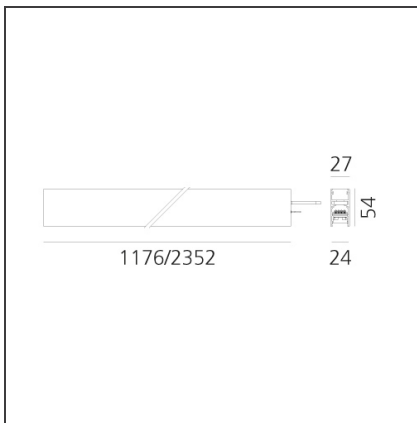

TECHNICAL DRAWINGS

FEATURES

Article Code:	AQ32220	Series:	Indoor, 2018
Colour:	Brushed Bronze	Emission:	Artemide Collection Direct
Installation:	Recessed, Wall, Suspension, Ceiling		
Environment:	Indoor		

DIMENSIONS

Length:	cm 235.2
Width:	cm 2.7
Height:	cm 5.4
Weight:	kg 2.7

INCLUDED SOURCES

Category:	LED	Color temperature (K):	3000K
Number:	1	CRI:	90
Watt:	50W		
Type:	0		

LUMINAIRE

Watt:	50W	Delivered lumens output (lm):	3256lm
		CCT:	3000K
		CRI:	90

Notes

*Uses 2 DALI addresses. Each module, angle and curved elements are provided with mechanical and electrical joints and installation accessories. Bracket for fixing to ceiling is included: 1 for 1176mm length - 2 for 2352 mm length. End caps have to be ordered separately. Sharping kit (louvres and covers) has to be ordered separately.