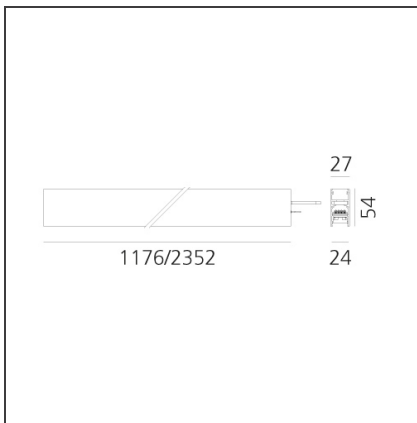

TECHNICAL DRAWINGS

FEATURES

Article Code:	AQ32515	Series:	Indoor, 2018
Colour:	Brushed Silver	Emission:	Artemide Collection
Installation:	Recessed, Wall, Suspension, Ceiling		Direct
Environment:	Indoor		

DIMENSIONS

Length:	cm 235.2
Width:	cm 2.7
Height:	cm 5.4
Weight:	kg 2.7

INCLUDED SOURCES

Category:	LED	Color temperature (K):	2700K
Number:	1	Color Tolerance:	MacAdam 2SDCM
Watt:	50W	Service Life:	L70 (6K) 50000h
Type:	0		

LUMINAIRE

Watt:	50W	Delivered lumens output (lm):	3056lm
		CCT:	2700K
		CRI:	90

Notes

*Uses 2 DALI addresses. Each module, angle and curved elements are provided with mechanical and electrical joints and installation accessories. Bracket for fixing to ceiling is included: 1 for 1176mm length - 2 for 2352 mm length. End caps have to be ordered separately. Sharping kit (louvres and covers) has to be ordered separately.