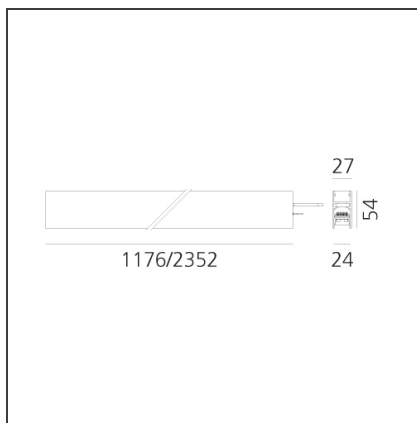

TECHNICAL DRAWINGS

FEATURES

Article Code:	AQ34101	Series:	Indoor, 2018 Artemide Collection
Colour:	White	Emission:	Direct
Installation:	Recessed, Wall, Suspension, Ceiling		
Environment:	Indoor		

DIMENSIONS

Length:	cm 117.6
Width:	cm 2.7
Height:	cm 5.4
Weight:	kg 1.4

INCLUDED SOURCES

Category:	LED	Color temperature (K):	4000K
Number:	1	CRI:	90
Watt:	25W		
Type:	0		

LUMINAIRE

Watt:	25W	Delivered lumens output (lm):	1852lm
		CCT:	4000K
		CRI:	90

Notes

*Uses 1 DALI address. Each module, angle and curved elements are provided with mechanical and electrical joints and installation accessories. Bracket for fixing to ceiling is included: 1 for 1176mm length - 2 for 2352 mm length. End caps have to be ordered separately. Sharping kit (louvres and covers) has to be ordered separately. Depending on the driver, the product can be undimmable or dimmable DALI.