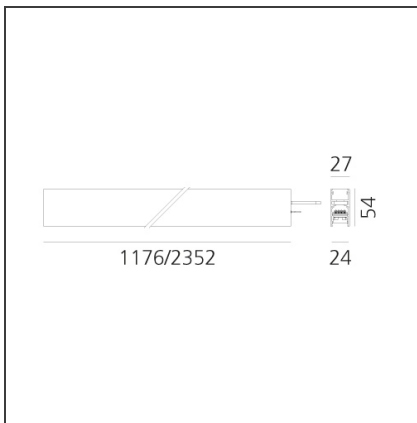

TECHNICAL DRAWINGS

FEATURES

Article Code:	AQ34120	Series:	Indoor, 2018
Colour:	Brushed Bronze	Emission:	Artemide Collection Direct
Installation:	Recessed, Wall, Suspension, Ceiling		
Environment:	Indoor		

DIMENSIONS

Length:	cm 117.6
Width:	cm 2.7
Height:	cm 5.4
Weight:	kg 1.4

INCLUDED SOURCES

Category:	LED	Color temperature (K):	4000K
Number:	1	CRI:	90
Watt:	25W		
Type:	0		

LUMINAIRE

Watt:	25W	Delivered lumens output (lm):	1852lm
		CCT:	4000K
		CRI:	90

Notes

*Uses 1 DALI address. Each module, angle and curved elements are provided with mechanical and electrical joints and installation accessories. Bracket for fixing to ceiling is included: 1 for 1176mm length - 2 for 2352 mm length. End caps have to be ordered separately. Sharping kit (louvres and covers) has to be ordered separately. Depending on the driver, the product can be undimmable or dimmable DALI.