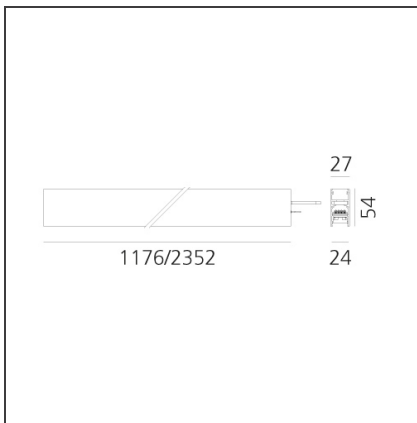

TECHNICAL DRAWINGS

FEATURES

Article Code:	AQ34020	Series:	Indoor, 2018
Colour:	Brushed Bronze	Emission:	Artemide Collection Direct
Installation:	Recessed, Wall, Suspension, Ceiling		
Environment:	Indoor		

DIMENSIONS

Length:	cm 117.6
Width:	cm 2.7
Height:	cm 5.4
Weight:	kg 1.4

INCLUDED SOURCES

Category:	LED	Color temperature (K):	3000K
Number:	1	CRI:	90
Watt:	25W		
Type:	0		

LUMINAIRE

Watt:	22W	Delivered lumens output (lm):	1731lm
		CCT:	3000K
		CRI:	90

Notes

*Uses 1 DALI address. Each module, angle and curved elements are provided with mechanical and electrical joints and installation accessories. Bracket for fixing to ceiling is included: 1 for 1176mm length - 2 for 2352 mm length. End caps have to be ordered separately. Sharping kit (louvres and covers) has to be ordered separately. Depending on the driver, the product can be undimmable or dimmable DALI.