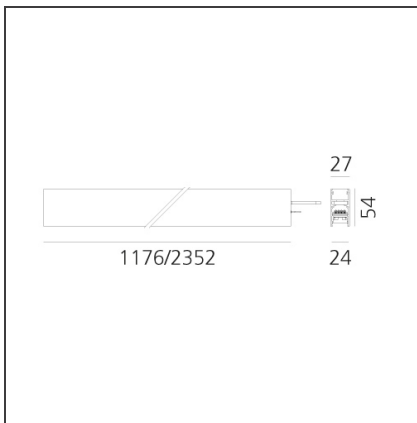

TECHNICAL DRAWINGS

FEATURES

Article Code:	AQ34404	Series:	Indoor, 2018
Colour:	Black	Emission:	Artemide Collection Direct
Installation:	Recessed, Wall, Suspension, Ceiling		
Environment:	Indoor		

DIMENSIONS

Length:	cm 117.6
Width:	cm 2.7
Height:	cm 5.4
Weight:	kg 1.4

INCLUDED SOURCES

Category:	LED	Color temperature (K):	2700K
Number:	1	Color Tolerance:	MacAdam 2SDCM
Watt:	25W	Service Life:	L70 (6K) 50000h
Type:	0		

LUMINAIRE

Watt:	22W	Delivered lumens output (lm):	1624lm
		CCT:	2700K
		CRI:	90

Notes

*Uses 1 DALI address. Each module, angle and curved elements are provided with mechanical and electrical joints and installation accessories. Bracket for fixing to ceiling is included: 1 for 1176mm length - 2 for 2352 mm length. End caps have to be ordered separately. Sharping kit (louvres and covers) has to be ordered separately. Depending on the driver, the product can be undimmable or dimmable DALI.