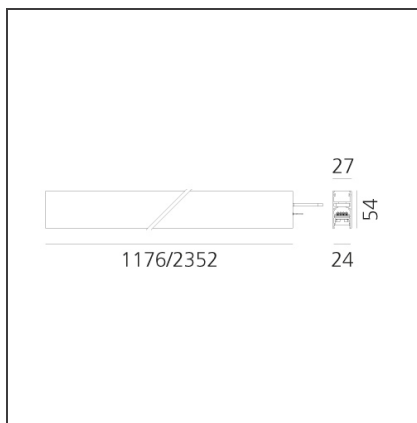

TECHNICAL DRAWINGS

FEATURES

Article Code:	AQ32020	Series:	Indoor, 2018
Colour:	Brushed Bronze	Emission:	Artemide Collection Direct
Installation:	Recessed, Wall, Suspension, Ceiling		
Environment:	Indoor		

DIMENSIONS

Length:	cm 117.6
Width:	cm 2.7
Height:	cm 5.4
Weight:	kg 1.4

INCLUDED SOURCES

Category:	LED	Color temperature (K):	3000K
Number:	1	CRI:	90
Watt:	25W		
Type:	0		

LUMINAIRE

Watt:	25W	Delivered lumens output (lm):	1628lm
		CCT:	3000K
		CRI:	90

Notes

*Uses 1 DALI address. Each module, angle and curved elements are provided with mechanical and electrical joints and installation accessories. Bracket for fixing to ceiling is included: 1 for 1176mm length - 2 for 2352 mm length. End caps have to be ordered separately. Sharping kit (louvres and covers) has to be ordered separately. Depending on the driver, the product can be undimmable or dimmable DALI.