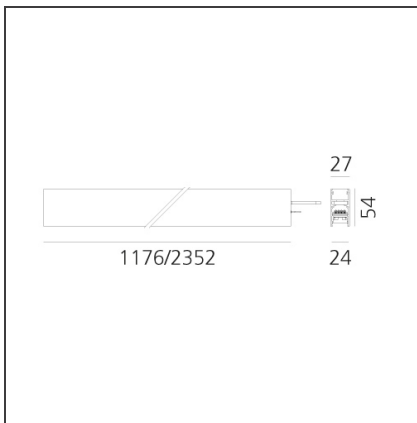

TECHNICAL DRAWINGS

FEATURES

Article Code:	AQ32415	Series:	Indoor, 2018
Colour:	Brushed Silver	Emission:	Artemide Collection Direct
Installation:	Recessed, Wall, Suspension, Ceiling		
Environment:	Indoor		

DIMENSIONS

Length:	cm 117.6
Width:	cm 2.7
Height:	cm 5.4
Weight:	kg 1.4

INCLUDED SOURCES

Category:	LED	Color temperature (K):	2700K
Number:	1	Color Tolerance:	MacAdam 2SDCM
Watt:	25W	Service Life:	L70 (6K) 50000h
Type:	0		

LUMINAIRE

Watt:	25W	Delivered lumens output (lm):	1528lm
		CCT:	2700K
		CRI:	90

Notes

*Uses 1 DALI address. Each module, angle and curved elements are provided with mechanical and electrical joints and installation accessories. Bracket for fixing to ceiling is included: 1 for 1176mm length - 2 for 2352 mm length. End caps have to be ordered separately. Sharping kit (louvres and covers) has to be ordered separately.