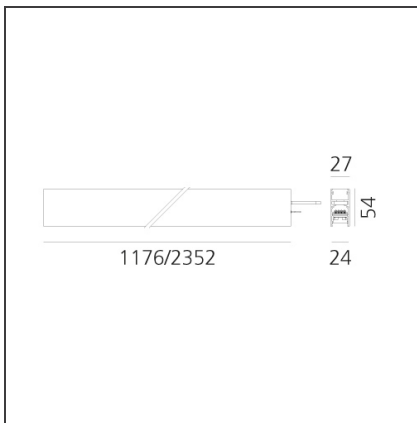

TECHNICAL DRAWINGS

FEATURES

Article Code:	AQ32420	Series:	Indoor, 2018
Colour:	Brushed Bronze	Emission:	Artemide Collection Direct
Installation:	Recessed, Wall, Suspension, Ceiling		
Environment:	Indoor		

DIMENSIONS

Length:	cm 117.6
Width:	cm 2.7
Height:	cm 5.4
Weight:	kg 1.4

INCLUDED SOURCES

Category:	LED	Color temperature (K):	2700K
Number:	1	Color Tolerance:	MacAdam 2SDCM
Watt:	25W	Service Life:	L70 (6K) 50000h
Type:	0		

LUMINAIRE

Watt:	22W	Delivered lumens output (lm):	1528lm
		CCT:	2700K
		CRI:	90

Notes

*Uses 1 DALI address. Each module, angle and curved elements are provided with mechanical and electrical joints and installation accessories. Bracket for fixing to ceiling is included: 1 for 1176mm length - 2 for 2352 mm length. End caps have to be ordered separately. Sharping kit (louvres and covers) has to be ordered separately. Depending on the driver, the product can be undimmable or dimmable DALI.