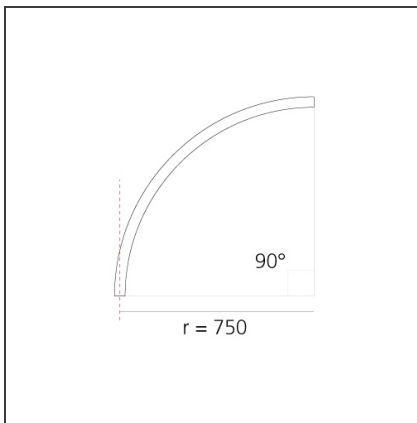

TECHNICAL DRAWINGS

FEATURES

Article Code:	AQ63618	Series:	Indoor, 2018
Colour:	Brushed Copper	Emission:	Artemide Collection Direct
Installation:	Recessed, Wall, Suspension, Ceiling		
Environment:	Indoor		

DIMENSIONS

Width:	cm 2.7
Height:	cm 5.4

INCLUDED SOURCES

Category:	LED	Color temperature (K):	4000K
Number:	1	CRI:	90
Watt:	25W		
Type:	0		

LUMINAIRE

Watt:	25W	Delivered lumens output (lm):	1555lm
		CCT:	4000K
		CRI:	80

Notes

*Uses 1 DALI address. Each module, angle and curved elements are provided with mechanical and electrical joints and installation accessories. Bracket for fixing to ceiling is included: 1 for 1176mm length - 2 for 2352 mm length. End caps have to be ordered separately. Sharping kit (louvres and covers) has to be ordered separately. Depending on the driver, the product can be undimmable or dimmable DALI.