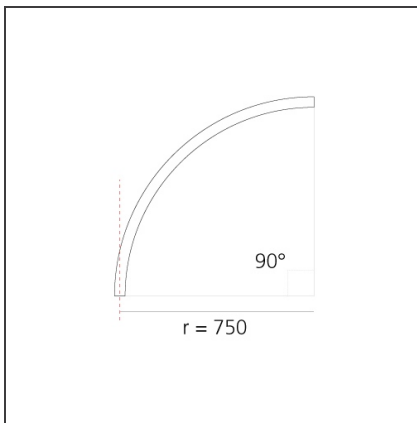

TECHNICAL DRAWINGS

FEATURES

Article Code:	AQ63604	Series:	Indoor, 2018
Colour:	Black	Emission:	Artemide Collection Direct
Installation:	Recessed, Wall, Suspension, Ceiling		
Environment:	Indoor		

DIMENSIONS

Width:	cm 2.7
Height:	cm 5.4

INCLUDED SOURCES

Category:	LED	Color temperature (K):	4000K
Number:	1	CRI:	90
Watt:	25W		
Type:	0		

LUMINAIRE

Watt:	25W	Delivered lumens output (lm):	1555lm
		CCT:	4000K
		CRI:	80

Notes

*Uses 1 DALI address. Each module, angle and curved elements are provided with mechanical and electrical joints and installation accessories. Bracket for fixing to ceiling is included: 1 for 1176mm length - 2 for 2352 mm length. End caps have to be ordered separately. Sharping kit (louvres and covers) has to be ordered separately. Depending on the driver, the product can be undimmable or dimmable DALI.