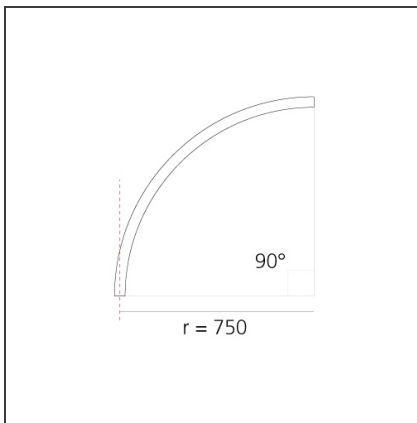

TECHNICAL DRAWINGS

FEATURES

Article Code:	AQ63418	Series:	Indoor, 2018
Colour:	Brushed Copper	Emission:	Artemide Collection
Installation:	Recessed, Wall, Suspension, Ceiling		Direct
Environment:	Indoor		

DIMENSIONS

Width:	cm 2.7
Height:	cm 5.4

INCLUDED SOURCES

Category:	LED	Color temperature (K):	3000K
Number:	1	CRI:	90
Watt:	25W		
Type:	0		

LUMINAIRE

Watt:	25W	Delivered lumens output (lm):	1555lm
		CCT:	3000K
		CRI:	80

Notes

*Uses 1 DALI address. Each module, angle and curved elements are provided with mechanical and electrical joints and installation accessories. Bracket for fixing to ceiling is included: 1 for 1176mm length - 2 for 2352 mm length. End caps have to be ordered separately. Sharping kit (louvres and covers) has to be ordered separately. Depending on the driver, the product can be undimmable or dimmable DALI.