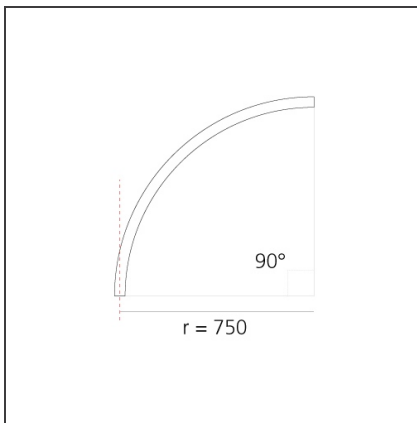

TECHNICAL DRAWINGS

FEATURES

Article Code:	AQ63420	Series:	Indoor, 2018
Colour:	Brushed Bronze	Emission:	Artemide Collection Direct
Installation:	Recessed, Wall, Suspension, Ceiling		
Environment:	Indoor		

DIMENSIONS

Width:	cm 2.7
Height:	cm 5.4

INCLUDED SOURCES

Category:	LED	Color temperature (K):	3000K
Number:	1	CRI:	90
Watt:	25W		
Type:	0		

LUMINAIRE

Watt:	25W	Delivered lumens output (lm):	1555lm
		CCT:	3000K
		CRI:	80

Notes

*Uses 1 DALI address. Each module, angle and curved elements are provided with mechanical and electrical joints and installation accessories. Bracket for fixing to ceiling is included: 1 for 1176mm length - 2 for 2352 mm length. End caps have to be ordered separately. Sharping kit (louvres and covers) has to be ordered separately. Depending on the driver, the product can be undimmable or dimmable DALI.