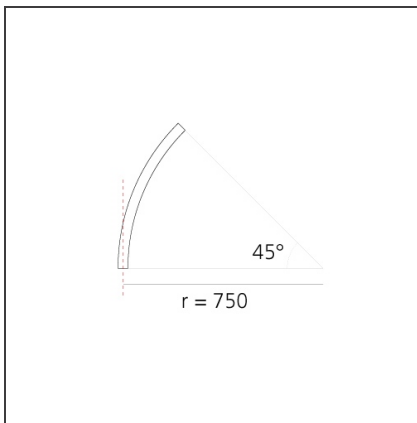

TECHNICAL DRAWINGS

FEATURES

Article Code:	AQ62604	Series:	Indoor, 2018
Colour:	Black	Emission:	Artemide Collection Direct
Installation:	Recessed, Wall, Suspension, Ceiling		
Environment:	Indoor		

DIMENSIONS

Width:	cm 2.7
Height:	cm 5.4

INCLUDED SOURCES

Category:	LED	Color temperature (K):	4000K
Number:	1	CRI:	90
Watt:	12W		
Type:	0		

LUMINAIRE

Watt:	12W	Delivered lumens output (lm):	777lm
		CCT:	4000K
		CRI:	80

Notes

*Uses 1 DALI address. Each module, angle and curved elements are provided with mechanical and electrical joints and installation accessories. Bracket for fixing to ceiling is included: 1 for 1176mm length - 2 for 2352 mm length. End caps have to be ordered separately. Sharping kit (louvres and covers) has to be ordered separately. Depending on the driver, the product can be undimmable or dimmable DALI.