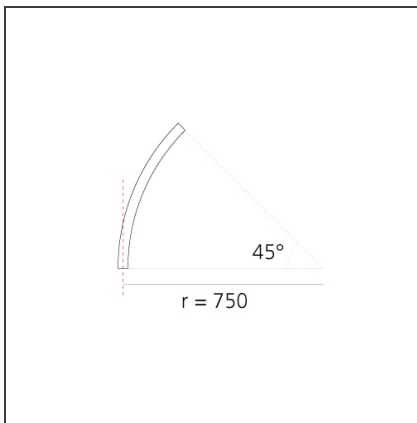

TECHNICAL DRAWINGS

FEATURES

Article Code:	AQ62415	Series:	Indoor, 2018
Colour:	Brushed Silver	Emission:	Artemide Collection Direct
Installation:	Recessed, Wall, Suspension, Ceiling		
Environment:	Indoor		

DIMENSIONS

Width:	cm 2.7
Height:	cm 5.4

INCLUDED SOURCES

Category:	LED	Color temperature (K):	3000K
Number:	1	CRI:	90
Watt:	12W		
Type:	0		

LUMINAIRE

Watt:	12W	Delivered lumens output (lm):	777lm
		CCT:	3000K
		CRI:	80

Notes

*Uses 1 DALI address. Each module, angle and curved elements are provided with mechanical and electrical joints and installation accessories. Bracket for fixing to ceiling is included: 1 for 1176mm length - 2 for 2352 mm length. End caps have to be ordered separately. Sharping kit (louvres and covers) has to be ordered separately.