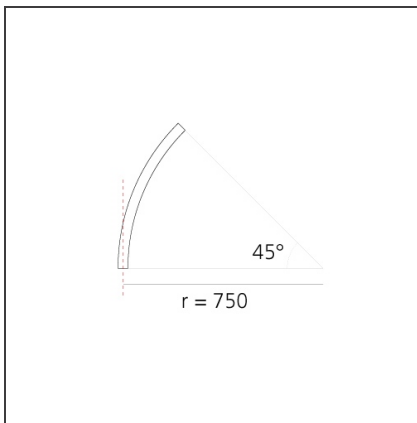

TECHNICAL DRAWINGS

FEATURES

Article Code:	AQ62404	Series:	Indoor, 2018
Colour:	Black	Emission:	Artemide Collection
Installation:	Recessed, Wall, Suspension, Ceiling		Direct
Environment:	Indoor		

DIMENSIONS

Width:	cm 2.7
Height:	cm 5.4

INCLUDED SOURCES

Category:	LED	Color temperature (K):	3000K
Number:	1	CRI:	90
Watt:	12W		
Type:	0		

LUMINAIRE

Watt:	12W	Delivered lumens output (lm):	777lm
		CCT:	3000K
		CRI:	80

Notes

*Uses 1 DALI address. Each module, angle and curved elements are provided with mechanical and electrical joints and installation accessories. Bracket for fixing to ceiling is included: 1 for 1176mm length - 2 for 2352 mm length. End caps have to be ordered separately. Sharping kit (louvres and covers) has to be ordered separately. Depending on the driver, the product can be undimmable or dimmable DALI.