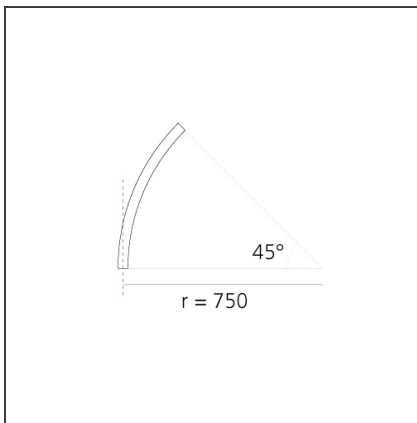

TECHNICAL DRAWINGS

FEATURES

Article Code:	AQ62901	Series:	Indoor, 2018
Colour:	White		Artemide Collection
Installation:	Recessed, Wall, Suspension, Ceiling	Emission:	Direct
Environment:	Indoor		

DIMENSIONS

Width:	cm 2.7
Height:	cm 5.4

INCLUDED SOURCES

Category:	LED	Color temperature (K):	2700K
Number:	1	Color Tolerance:	MacAdam 2SDCM
Watt:	12W	Service Life:	L70 (6K) 50000h
Type:	0		

LUMINAIRE

Watt:	12W	Delivered lumens output (lm):	777lm
		CCT:	2700K
		CRI:	90

Notes

*Uses 1 DALI address. Each module, angle and curved elements are provided with mechanical and electrical joints and installation accessories. Bracket for fixing to ceiling is included: 1 for 1176mm length - 2 for 2352 mm length. End caps have to be ordered separately. Sharping kit (louvres and covers) has to be ordered separately. Depending on the driver, the product can be undimmable or dimmable DALI.