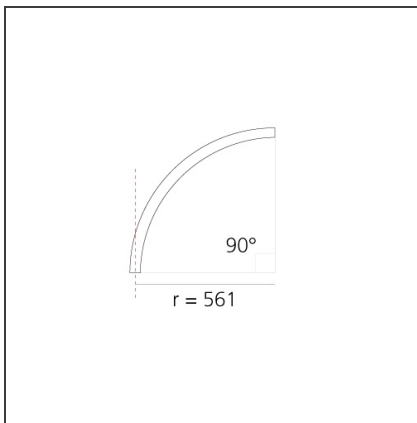

TECHNICAL DRAWINGS

FEATURES

Article Code:	AQ61601	Series:	Indoor, 2018
Colour:	White		Artemide Collection
Installation:	Recessed, Wall, Suspension, Ceiling	Emission:	Direct
Environment:	Indoor		

DIMENSIONS

Width:	cm 2.7
Height:	cm 5.4

INCLUDED SOURCES

Category:	LED	Color temperature (K):	4000K
Number:	1	CRI:	90
Watt:	12W		
Type:	0		

LUMINAIRE

Watt:	12W	Delivered lumens output (lm):	777lm
		CCT:	4000K
		CRI:	80

Notes

*Uses 1 DALI address. Each module, angle and curved elements are provided with mechanical and electrical joints and installation accessories. Bracket for fixing to ceiling is included: 1 for 1176mm length - 2 for 2352 mm length. End caps have to be ordered separately. Sharping kit (louvres and covers) has to be ordered separately.