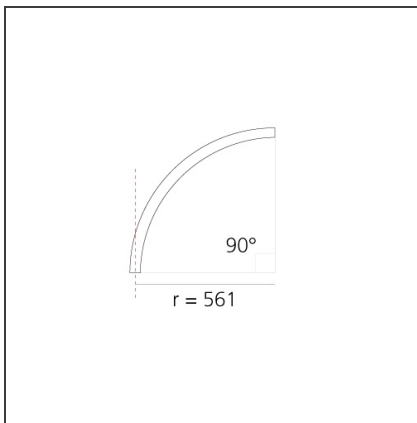

TECHNICAL DRAWINGS

FEATURES

Article Code:	AQ61618	Series:	Indoor, 2018
Colour:	Brushed Copper	Emission:	Artemide Collection Direct
Installation:	Recessed, Wall, Suspension, Ceiling		
Environment:	Indoor		

DIMENSIONS

Width:	cm 2.7
Height:	cm 5.4

INCLUDED SOURCES

Category:	LED	Color temperature (K):	4000K
Number:	1	CRI:	90
Watt:	12W		
Type:	0		

LUMINAIRE

Watt:	12W	Delivered lumens output (lm):	777lm
		CCT:	4000K
		CRI:	80

Notes

*Uses 1 DALI address. Each module, angle and curved elements are provided with mechanical and electrical joints and installation accessories. Bracket for fixing to ceiling is included: 1 for 1176mm length - 2 for 2352 mm length. End caps have to be ordered separately. Sharping kit (louvres and covers) has to be ordered separately. Depending on the driver, the product can be undimmable or dimmable DALI.