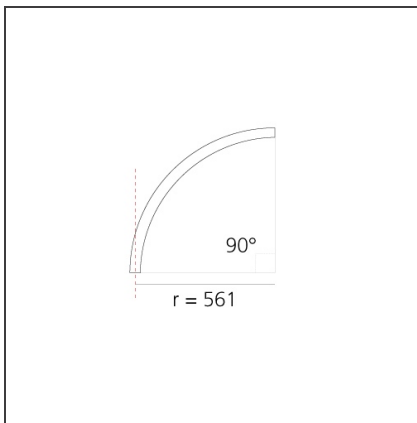

TECHNICAL DRAWINGS

FEATURES

Article Code:	AQ61404	Series:	Indoor, 2018
Colour:	Black	Emission:	Artemide Collection
Installation:	Recessed, Wall, Suspension, Ceiling		Direct
Environment:	Indoor		

DIMENSIONS

Width:	cm 2.7
Height:	cm 5.4

INCLUDED SOURCES

Category:	LED	Color temperature (K):	3000K
Number:	1	CRI:	90
Watt:	12W		
Type:	0		

LUMINAIRE

Watt:	12W	Delivered lumens output (lm):	777lm
		CCT:	3000K
		CRI:	80

Notes

*Uses 1 DALI address. Each module, angle and curved elements are provided with mechanical and electrical joints and installation accessories. Bracket for fixing to ceiling is included: 1 for 1176mm length - 2 for 2352 mm length. End caps have to be ordered separately. Sharping kit (louvres and covers) has to be ordered separately. Depending on the driver, the product can be undimmable or dimmable DALI.