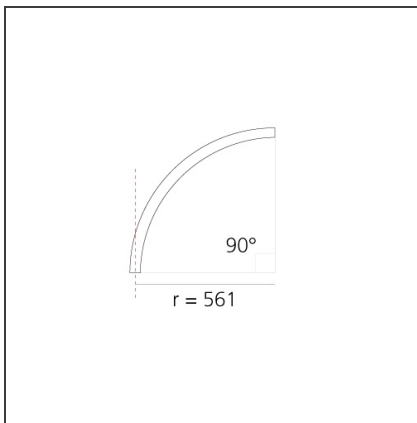

TECHNICAL DRAWINGS

FEATURES

Article Code:	AQ61915	Series:	Indoor, 2018
Colour:	Brushed Silver	Emission:	Artemide Collection Direct
Installation:	Recessed, Wall, Suspension, Ceiling		
Environment:	Indoor		

DIMENSIONS

Width:	cm 2.7
Height:	cm 5.4

INCLUDED SOURCES

Category:	LED	Color temperature (K):	2700K
Number:	1	Color Tolerance:	MacAdam 2SDCM
Watt:	12W	Service Life:	L70 (6K) 50000h
Type:	0		

LUMINAIRE

Watt:	12W	Delivered lumens output (lm):	777lm
		CCT:	2700K
		CRI:	90

Notes

*Uses 1 DALI address. Each module, angle and curved elements are provided with mechanical and electrical joints and installation accessories. Bracket for fixing to ceiling is included: 1 for 1176mm length - 2 for 2352 mm length. End caps have to be ordered separately. Sharping kit (louvres and covers) has to be ordered separately. Depending on the driver, the product can be undimmable or dimmable DALI.