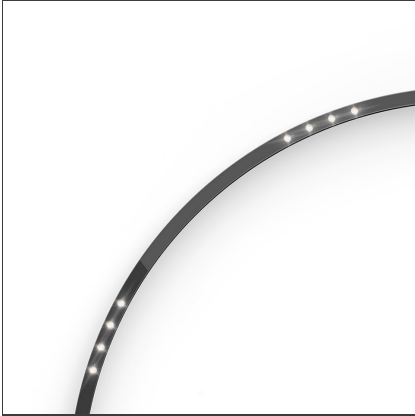

**A.24 - Ceiling Sharping Emission - Curved Elements - 62° - R=561mm - α=90° - 2700K - Black**

IP20   Dimmerable: 

**DESIGN BY**

Carlotta de Bevilacqua

**DESCRIPTION**

A.24 is an open platform. A single intelligent profile generates three light performances while following the architecture with continuity, freedom and exibility. It is a fluid system that harbours a patented optoelectronic technology.

**TECHNICAL DRAWINGS**

**FEATURES**

<b>Article Code:</b>	AQ61904	<b>Series:</b>	Indoor, 2018
<b>Colour:</b>	Black		Artemide Collection
<b>Installation:</b>	Recessed, Wall, Suspension, Ceiling	<b>Emission:</b>	Direct
<b>Environment:</b>	Indoor		

**LUMINAIRE**

<b>Watt:</b>	12W	<b>Delivered lumens output (lm):</b>	777lm
		<b>CCT:</b>	2700K
		<b>CRI:</b>	90

**Notes**

\*Uses 1 DALI address. Each module, angle and curved elements are provided with mechanical and electrical joints and installation accessories. Bracket for fixing to ceiling is included: 1 for 1176mm length - 2 for 2352 mm length. End caps have to be ordered separately. Sharping kit (louvres and covers) has to be ordered separately. Depending on the driver, the product can be undimmable or dimmable DALI.