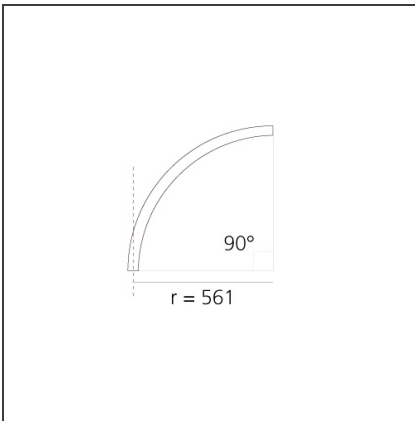

TECHNICAL DRAWINGS

FEATURES

Article Code:	AQ61904	Series:	Indoor, 2018
Colour:	Black		Artemide Collection
Installation:	Recessed, Wall, Suspension, Ceiling	Emission:	Direct
Environment:	Indoor		

DIMENSIONS

Width:	cm 2.7
Height:	cm 5.4

INCLUDED SOURCES

Category:	LED	Color temperature (K):	2700K
Number:	1	Color Tolerance:	MacAdam 2SDCM
Watt:	12W	Service Life:	L70 (6K) 50000h
Type:	0		

LUMINAIRE

Watt:	12W	Delivered lumens output (lm):	777lm
		CCT:	2700K
		CRI:	90

Notes

*Uses 1 DALI address. Each module, angle and curved elements are provided with mechanical and electrical joints and installation accessories. Bracket for fixing to ceiling is included: 1 for 1176mm length - 2 for 2352 mm length. End caps have to be ordered separately. Sharping kit (louvres and covers) has to be ordered separately. Depending on the driver, the product can be undimmable or dimmable DALI.