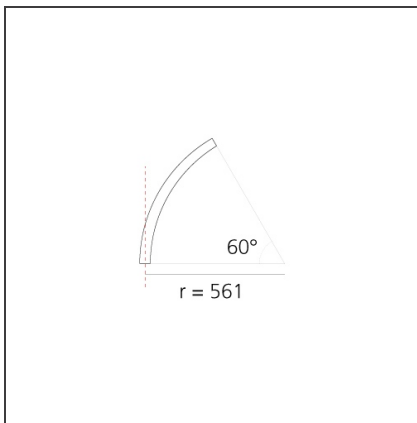

TECHNICAL DRAWINGS

FEATURES

Article Code:	AQ60601	Series:	Indoor, 2018
Colour:	White	Emission:	Artemide Collection Direct
Installation:	Recessed, Wall, Suspension, Ceiling		
Environment:	Indoor		

DIMENSIONS

Width:	cm 2,7
Height:	cm 5,4

INCLUDED SOURCES

Category:	LED	Color temperature (K):	4000K
Number:	1	CRI:	90
Watt:	12W		
Type:	0		

LUMINAIRE

Watt:	12W	Delivered lumens output (lm):	777lm
		CCT:	4000K
		CRI:	80

Notes

*Uses 1 DALI address. Each module, angle and curved elements are provided with mechanical and electrical joints and installation accessories. Bracket for fixing to ceiling is included: 1 for 1176mm length - 2 for 2352 mm length. End caps have to be ordered separately. Sharping kit (louvres and covers) has to be ordered separately. Depending on the driver, the product can be undimmable or dimmable DALI.