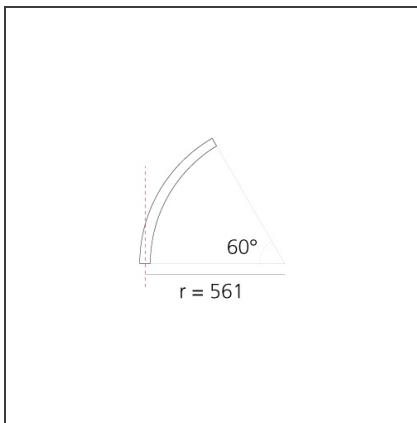

TECHNICAL DRAWINGS

FEATURES

Article Code:	AQ60618	Series:	Indoor, 2018
Colour:	Brushed Copper	Emission:	Artemide Collection Direct
Installation:	Recessed, Wall, Suspension, Ceiling		
Environment:	Indoor		

DIMENSIONS

Width:	cm 2.7
Height:	cm 5.4

INCLUDED SOURCES

Category:	LED	Color temperature (K):	4000K
Number:	1	CRI:	90
Watt:	12W		
Type:	0		

LUMINAIRE

Watt:	12W	Delivered lumens output (lm):	777lm
		CCT:	4000K
		CRI:	80

Notes

*Uses 1 DALI address. Each module, angle and curved elements are provided with mechanical and electrical joints and installation accessories. Bracket for fixing to ceiling is included: 1 for 1176mm length - 2 for 2352 mm length. End caps have to be ordered separately. Sharping kit (louvres and covers) has to be ordered separately. Depending on the driver, the product can be undimmable or dimmable DALI.