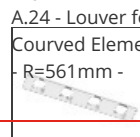

A.24 - Louver for Curved Elements - R=561mm - White