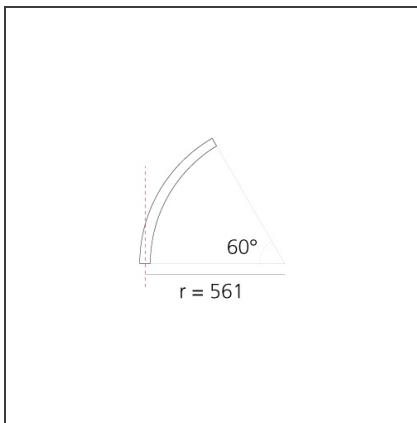

TECHNICAL DRAWINGS

FEATURES

Article Code:	AQ60418	Series:	Indoor, 2018
Colour:	Brushed Copper	Emission:	Artemide Collection Direct
Installation:	Recessed, Wall, Suspension, Ceiling		
Environment:	Indoor		

DIMENSIONS

Width:	cm 2.7
Height:	cm 5.4

INCLUDED SOURCES

Category:	LED	Color temperature (K):	3000K
Number:	1	CRI:	90
Watt:	12W		
Type:	0		

LUMINAIRE

Watt:	12W	Delivered lumens output (lm):	777lm
		CCT:	3000K
		CRI:	80

Notes

*Uses 1 DALI address. Each module, angle and curved elements are provided with mechanical and electrical joints and installation accessories. Bracket for fixing to ceiling is included: 1 for 1176mm length - 2 for 2352 mm length. End caps have to be ordered separately. Sharping kit (louvres and covers) has to be ordered separately. Depending on the driver, the product can be undimmable or dimmable DALI.