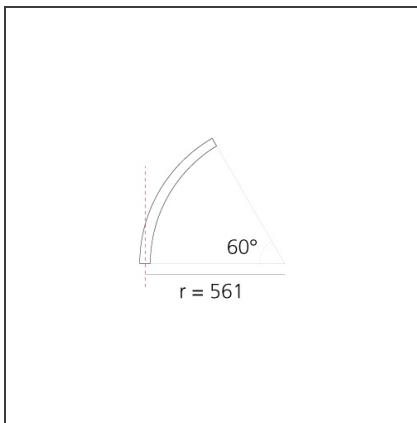

TECHNICAL DRAWINGS

FEATURES

Article Code:	AQ60420	Series:	Indoor, 2018
Colour:	Brushed Bronze	Emission:	Artemide Collection
Installation:	Recessed, Wall, Suspension, Ceiling		Direct
Environment:	Indoor		

DIMENSIONS

Width:	cm 2.7
Height:	cm 5.4

INCLUDED SOURCES

Category:	LED	Color temperature (K):	3000K
Number:	1	CRI:	90
Watt:	12W		
Type:	0		

LUMINAIRE

Watt:	12W	Delivered lumens output (lm):	777lm
		CCT:	3000K
		CRI:	80

Notes

*Uses 1 DALI address. Each module, angle and curved elements are provided with mechanical and electrical joints and installation accessories. Bracket for fixing to ceiling is included: 1 for 1176mm length - 2 for 2352 mm length. End caps have to be ordered separately. Sharping kit (louvres and covers) has to be ordered separately. Depending on the driver, the product can be undimmable or dimmable DALI.