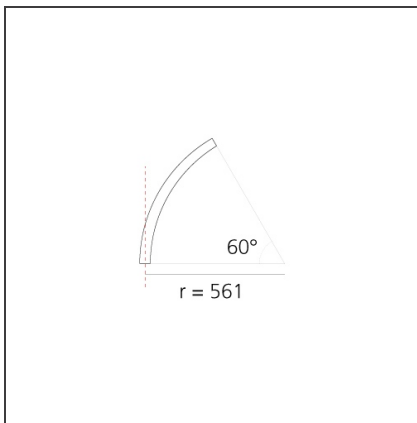

TECHNICAL DRAWINGS

FEATURES

Article Code:	AQ60915	Series:	Indoor, 2018
Colour:	Brushed Silver	Emission:	Artemide Collection
Installation:	Recessed, Wall, Suspension, Ceiling		Direct
Environment:	Indoor		

DIMENSIONS

Width:	cm 2.7
Height:	cm 5.4

INCLUDED SOURCES

Category:	LED	Color temperature (K):	2700K
Number:	1	Color Tolerance:	MacAdam 2SDCM
Watt:	12W	Service Life:	L70 (6K) 50000h
Type:	0		

LUMINAIRE

Watt:	12W	Delivered lumens output (lm):	777lm
		CCT:	2700K
		CRI:	90

Notes

*Uses 1 DALI address. Each module, angle and curved elements are provided with mechanical and electrical joints and installation accessories. Bracket for fixing to ceiling is included: 1 for 1176mm length - 2 for 2352 mm length. End caps have to be ordered separately. Sharping kit (louvres and covers) has to be ordered separately. Depending on the driver, the product can be undimmable or dimmable DALI.