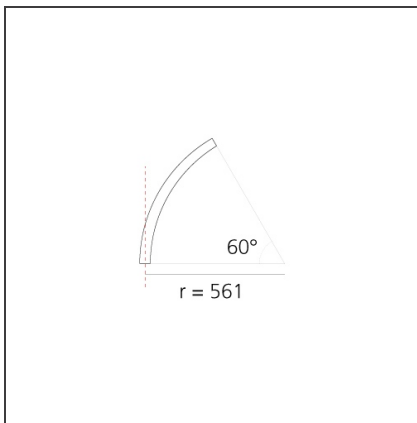

TECHNICAL DRAWINGS

FEATURES

Article Code:	AQ60918	Series:	Indoor, 2018
Colour:	Brushed Copper	Emission:	Artemide Collection
Installation:	Recessed, Wall, Suspension, Ceiling		Direct
Environment:	Indoor		

DIMENSIONS

Width:	cm 2.7
Height:	cm 5.4

INCLUDED SOURCES

Category:	LED	Color temperature (K):	2700K
Number:	1	Color Tolerance:	MacAdam 2SDCM
Watt:	12W	Service Life:	L70 (6K) 50000h
Type:	0		

LUMINAIRE

Watt:	12W	Delivered lumens output (lm):	777lm
		CCT:	2700K
		CRI:	90

Notes

*Uses 1 DALI address. Each module, angle and curved elements are provided with mechanical and electrical joints and installation accessories. Bracket for fixing to ceiling is included: 1 for 1176mm length - 2 for 2352 mm length. End caps have to be ordered separately. Sharping kit (louvres and covers) has to be ordered separately. Depending on the driver, the product can be undimmable or dimmable DALI.