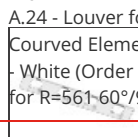

A.24 - Louver for Curved Elements - White (Order 1 pc for R=561-60°/90°)