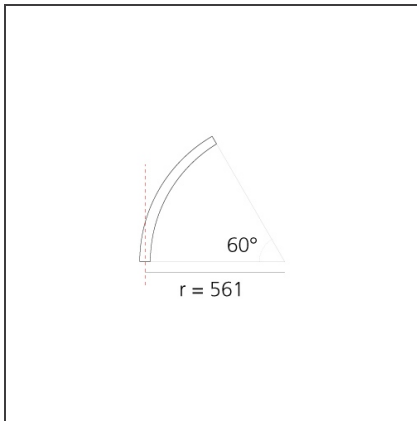

TECHNICAL DRAWINGS

FEATURES

Article Code:	AQ60920	Series:	Indoor, 2018
Colour:	Brushed Bronze		Artemide Collection
Installation:	Recessed, Wall, Suspension, Ceiling	Emission:	Direct
Environment:	Indoor		

DIMENSIONS

Width:	cm 2.7
Height:	cm 5.4

INCLUDED SOURCES

Category:	LED	Color temperature (K):	2700K
Number:	1	Color Tolerance:	MacAdam 2SDCM
Watt:	12W	Service Life:	L70 (6K) 50000h
Type:	0		

LUMINAIRE

Watt:	12W	Delivered lumens output (lm):	777lm
		CCT:	2700K
		CRI:	90

Notes

*Uses 1 DALI address. Each module, angle and curved elements are provided with mechanical and electrical joints and installation accessories. Bracket for fixing to ceiling is included: 1 for 1176mm length - 2 for 2352 mm length. End caps have to be ordered separately. Sharping kit (louvres and covers) has to be ordered separately. Depending on the driver, the product can be undimmable or dimmable DALI.