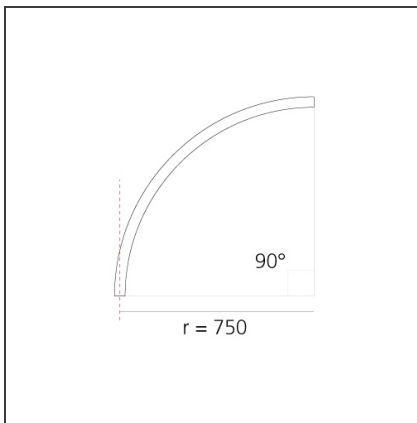

TECHNICAL DRAWINGS

FEATURES

Article Code:	AQ63518	Series:	Indoor, 2018
Colour:	Brushed Copper	Emission:	Artemide Collection
Installation:	Recessed, Wall, Suspension, Ceiling		Direct
Environment:	Indoor		

DIMENSIONS

Width:	cm 2.7
Height:	cm 5.4

INCLUDED SOURCES

Category:	LED	Color temperature (K):	4000K
Number:	1	CRI:	90
Watt:	25W		
Type:	0		

LUMINAIRE

Watt:	25W	Delivered lumens output (lm):	1678lm
		CCT:	4000K
		CRI:	80

Notes

*Uses 1 DALI address. Each module, angle and curved elements are provided with mechanical and electrical joints and installation accessories. Bracket for fixing to ceiling is included: 1 for 1176mm length - 2 for 2352 mm length. End caps have to be ordered separately. Sharping kit (louvres and covers) has to be ordered separately. Depending on the driver, the product can be undimmable or dimmable DALI.