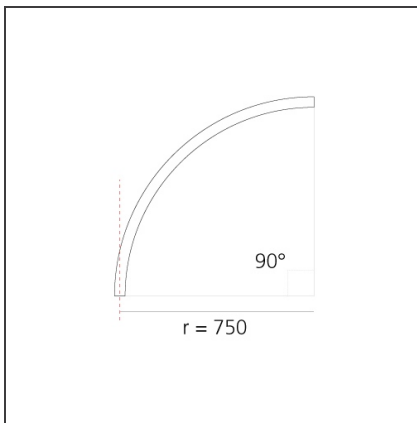

TECHNICAL DRAWINGS

FEATURES

Article Code:	AQ63320	Series:	Indoor, 2018 Artemide Collection
Colour:	Brushed Bronze	Emission:	Direct
Installation:	Recessed, Wall, Suspension, Ceiling		
Environment:	Indoor		

DIMENSIONS

Width:	cm 2.7
Height:	cm 5.4

INCLUDED SOURCES

Category:	LED	Color temperature (K):	3000K
Number:	1	CRI:	90
Watt:	25W		
Type:	0		

LUMINAIRE

Watt:	25W	Delivered lumens output (lm):	1678lm
		CCT:	3000K
		CRI:	80

Notes

*Uses 1 DALI address. Each module, angle and curved elements are provided with mechanical and electrical joints and installation accessories. Bracket for fixing to ceiling is included: 1 for 1176mm length - 2 for 2352 mm length. End caps have to be ordered separately. Sharping kit (louvres and covers) has to be ordered separately. Depending on the driver, the product can be undimmable or dimmable DALI.