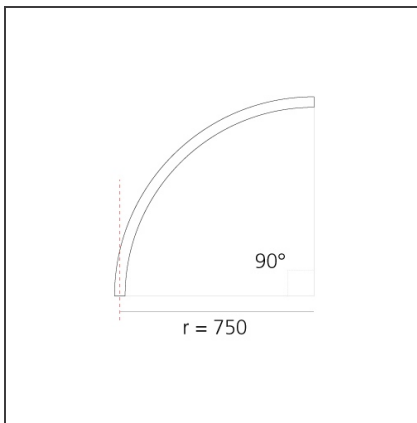

TECHNICAL DRAWINGS

FEATURES

Article Code:	AQ63304	Series:	Indoor, 2018
Colour:	Black	Emission:	Artemide Collection
Installation:	Recessed, Wall, Suspension, Ceiling		Direct
Environment:	Indoor		

DIMENSIONS

Width:	cm 2.7
Height:	cm 5.4

INCLUDED SOURCES

Category:	LED	Color temperature (K):	3000K
Number:	1	CRI:	90
Watt:	25W		
Type:	0		

LUMINAIRE

Watt:	25W	Delivered lumens output (lm):	1678lm
		CCT:	3000K
		CRI:	80

Notes

*Uses 1 DALI address. Each module, angle and curved elements are provided with mechanical and electrical joints and installation accessories. Bracket for fixing to ceiling is included: 1 for 1176mm length - 2 for 2352 mm length. End caps have to be ordered separately. Sharping kit (louvres and covers) has to be ordered separately. Depending on the driver, the product can be undimmable or dimmable DALI.