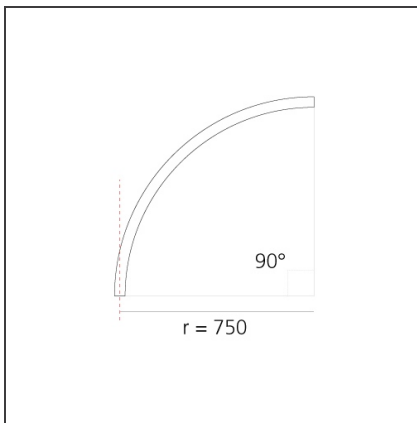

TECHNICAL DRAWINGS

FEATURES

Article Code:	AQ63815	Series:	Indoor, 2018 Artemide Collection
Colour:	Brushed Silver	Emission:	Direct
Installation:	Recessed, Wall, Suspension, Ceiling		
Environment:	Indoor		

DIMENSIONS

Width:	cm 2.7
Height:	cm 5.4

INCLUDED SOURCES

Category:	LED	Color temperature (K):	2700K
Number:	1	Color Tolerance:	MacAdam 2SDCM
Watt:	25W	Service Life:	L70 (6K) 50000h
Type:	0		

LUMINAIRE

Watt:	25W	Delivered lumens output (lm):	1678lm
		CCT:	2700K
		CRI:	90

Notes

*Uses 1 DALI address. Each module, angle and curved elements are provided with mechanical and electrical joints and installation accessories. Bracket for fixing to ceiling is included: 1 for 1176mm length - 2 for 2352 mm length. End caps have to be ordered separately. Sharping kit (louvres and covers) has to be ordered separately. Depending on the driver, the product can be undimmable or dimmable DALI.